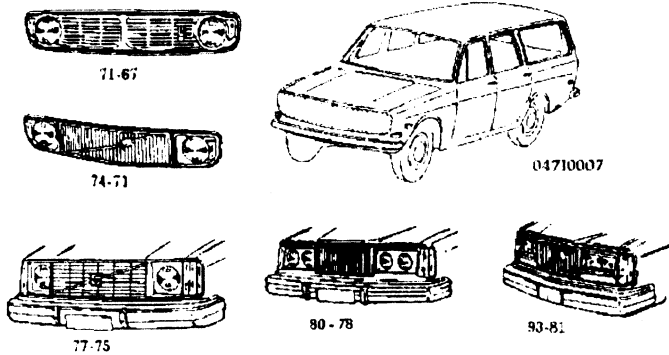

FW00404	Windshield (89-90)	24.2x57.5
FW00667	Windshield (91-93)	24.2x57.5
FD02903-04	Door F/R-L	18.0x28.0
FD02949-50	Door R/R-L	18.0x28.0
FQ03088-89	Quarter R-L	16.0x50.0
FV05277-78	Vent F/R-L	8.0x18.0
FB03295	Back Window (Heated) (89)	17.7x44.5
FB04214	Back Window (Heated) (90-93)	20.7x49.0

740 4 DOOR SEDAN 1989-1992
760 4 DOOR SEDAN 1989-1990