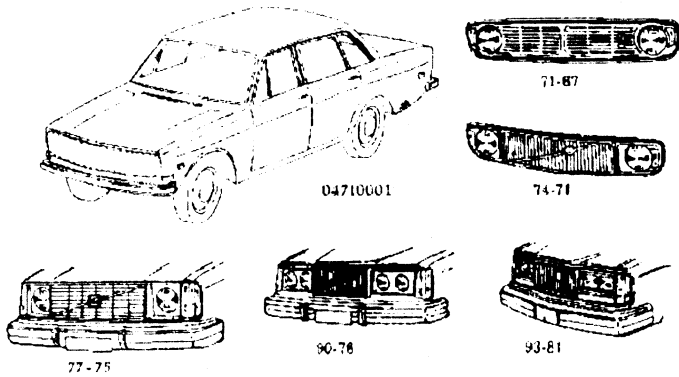

**VOLVO**

Nags No.	Description	Size
----------	-------------	------

Nags No.	Description	Size
----------	-------------	------

**VOLVO**

240 4 DOOR SEDAN ..... 1989-1993

FW00404	Windshield (89-90)	24.2x57.5
FW00667	Windshield (91-93)	24.2x57.5
FD02903-04	Door F/R-L	18.0x28.0
FD02949-50	Door R/R-L	18.0x28.0
FQ03090-91	Quarter R-L	12.0x18.0
FV05056-57	Vent F/R-L	8.0x18.0
FV05277-78	Vent F/R-L	8.0x18.0
FB03273	Back Window (Heated)	21.8x52.7
FB05062	Back Window	21.8x52.7