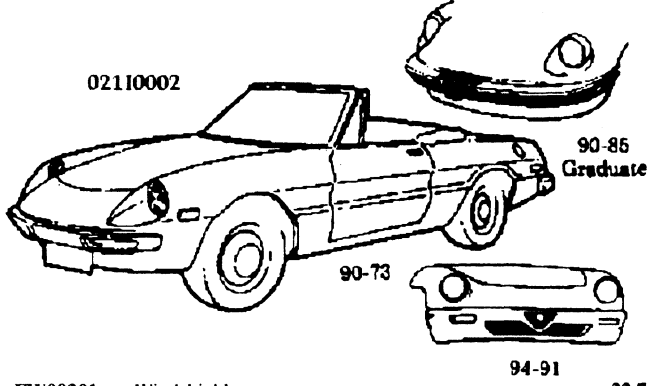

Nags No.	Description	Size
SPIDER	2 DOOR CONVERTIBLE .....	1989-1994

Nags No.	Description	Size
SUNFIRE	2 DOOR COUPE .....	1992-1993 (CANADA Only)

FW00301	Windshield .....	22.7x53.0
FW00456	Windshield (Ant) .....	22.7x53.0
FD04946	Door F/R-L .....	18.0x20.0
FV04944-45	Vent F/R-L .....	8.0x13.0